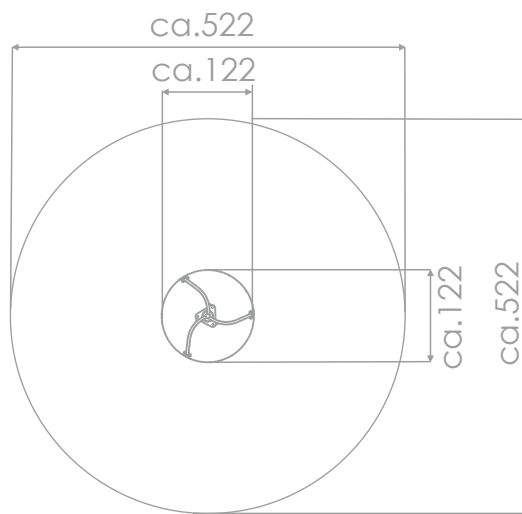

SPINNING

SOCIALIZING

INFORMATION ABOUT THE PRODUCT

Dimensions	ca. 122 x 122 cm
Safety zone	ca. 522 x 522 cm
Overall height	ca. 69 cm
Free fall height	ca. 69 cm
Amount of users	3 persons
Product complies with EN 1176-1:2017-12	TAK
Availability of spare parts	TAK
Age range	3-12
<small>According to EN 1176-1:2017-12 norm, the product requires applying a safety surface according to the product's free fall height.</small>	

Visualisation is for reference only,
actual appearance may vary.

SCALE 1:100

MATERIALS:

NATURAL ROBINIA WOOD

ELEMENTS
CONSTRUCTION
MADE OF STAINLESS
STEEL AISI 304