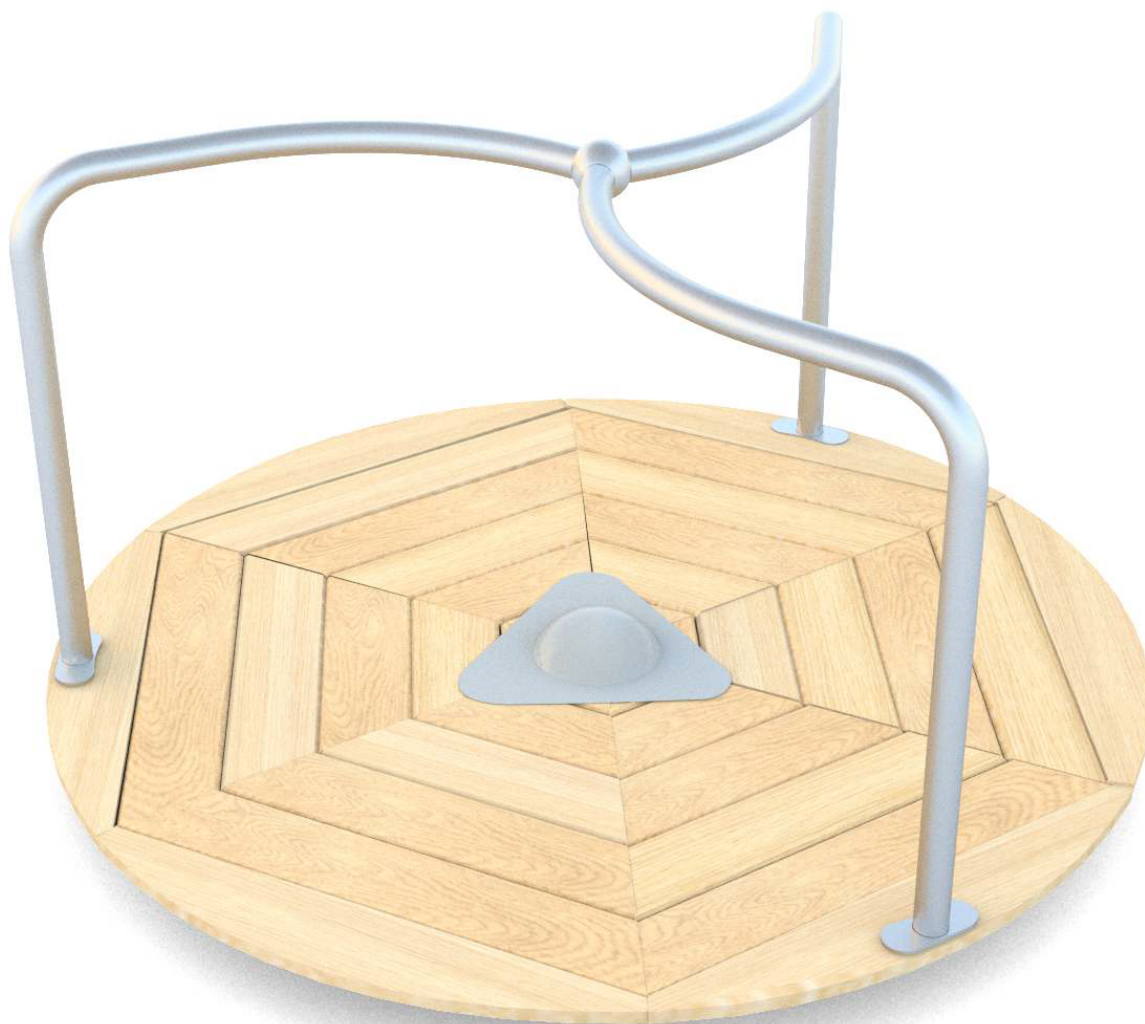

SPINNING

SOCIALIZING

INFORMATION ABOUT THE PRODUCT

Dimensions	ca. 122 x 122 cm
Safety zone	ca. 522 x 522 cm
Overall height	ca. 69 cm
Free fall height	ca. 69 cm
Amount of users	3 persons
Product complies with EN 1176-1:2017-12	TAK
Availability of spare parts	TAK
Age range	3-12
<small>According to EN 1176-1:2017-12 norm, the product requires applying a safety surface according to the product's free fall height.</small>	

Visualisation is for reference only,
actual appearance may vary.

SCALE 1:100

MATERIALS:

NATURAL ROBINIA WOOD

ELEMENTS
CONSTRUCTION
MADE OF STAINLESS
STEEL AISI 304